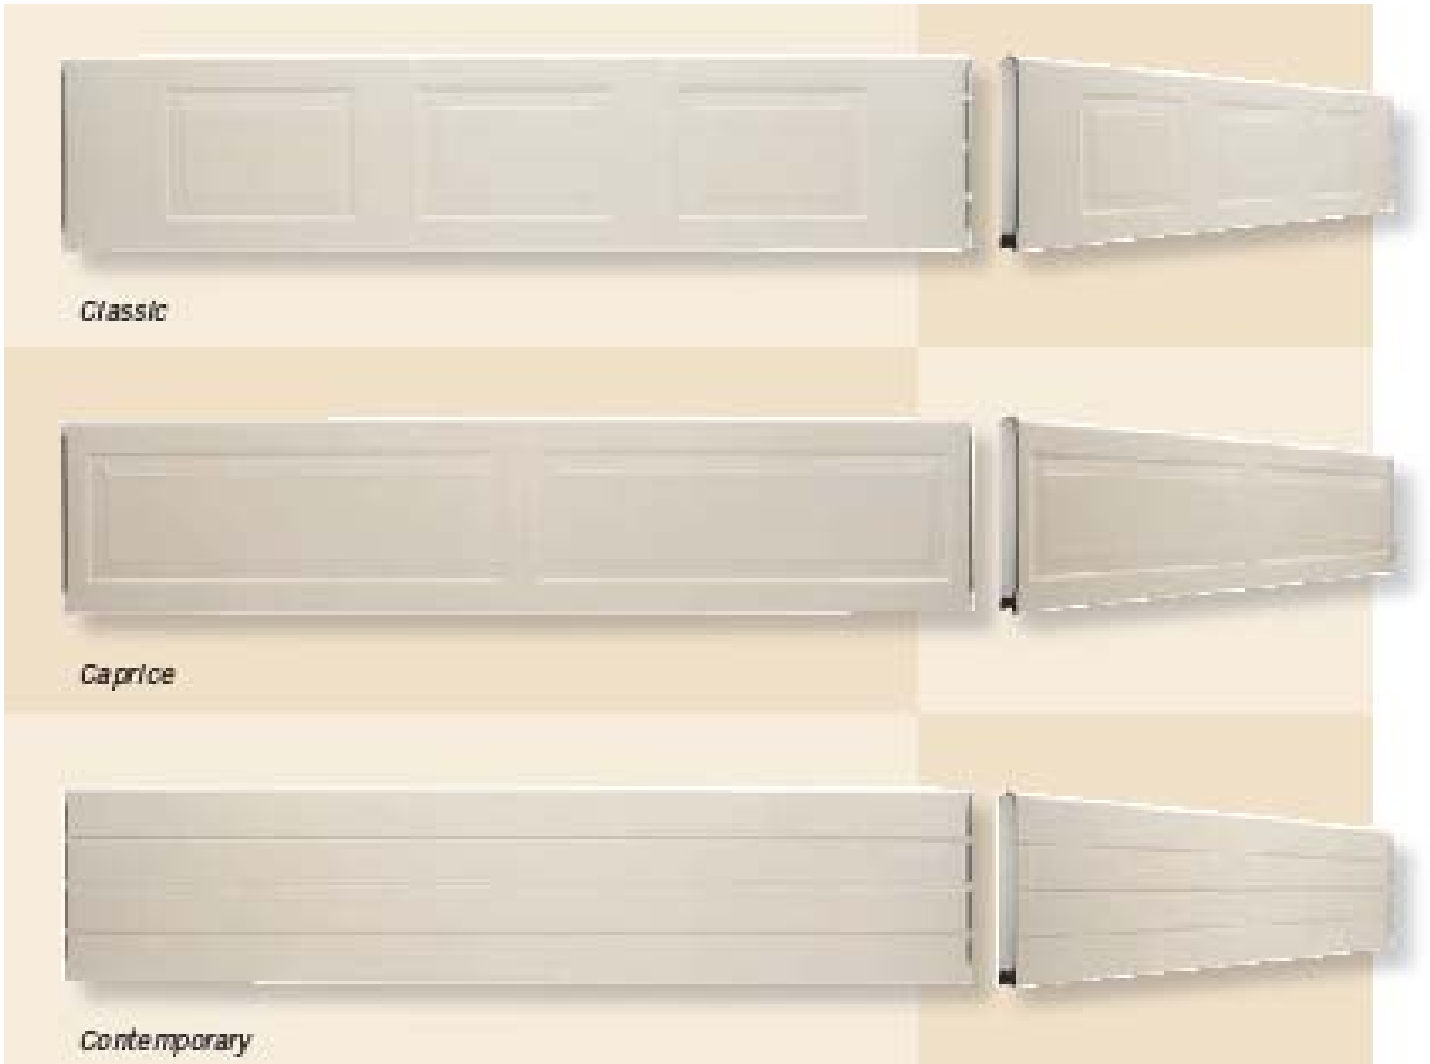

Bar Handle with Dead Bolt

820mm wide Door (Humes XIL2)
with frosted glass
Tri-Lock
Available with Side Glass Panel

Gainsborough Tri-Lock
Used for Single or Double Doors

Garage Door Choice of 3 Looks

B&D Panelmasta Door with two remotes and a wall mounted remote

Crimsafe
Crimsafe is a stainless steel security mesh and frame system.
Additional Cost

Letter Box

Letter box available in Stone, Lite Cream and Black

Clothes Line

Wall mounted clothes line in Heritage Green or Beige