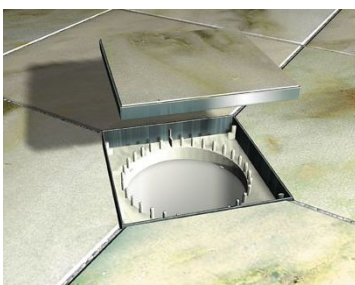

Smart-Tile Floor Wastes
Insert Floor Tile for a seamless look
Additional Cost