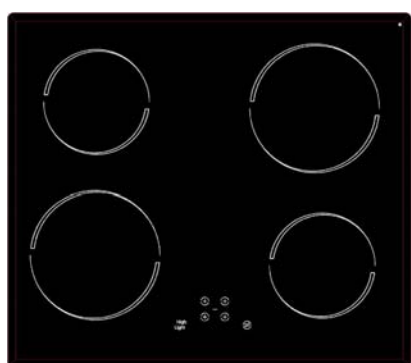

Sunny Lighting Pendant Light
Additional Cost

Crompton two light low voltage halogen track
Additional Cost

Cosmoluce Anodised Aluminium Wall Light
With Tempered glass and 20W Lamp
Ideal for Night Light in Hallways and Toilets
Additional Cost

Whitegood Package

Smeg 60cm 6 Function Single Oven
Satin Stainless Steel, Fingerprint Proof Finish
Ever-Clean Enamel
SA561X-9

Smeg 60cm Ceran Cook top
Black Ceramic Surface, Straight Edging
4 Single Zones
Touch-Sensor Controls
SA611XC